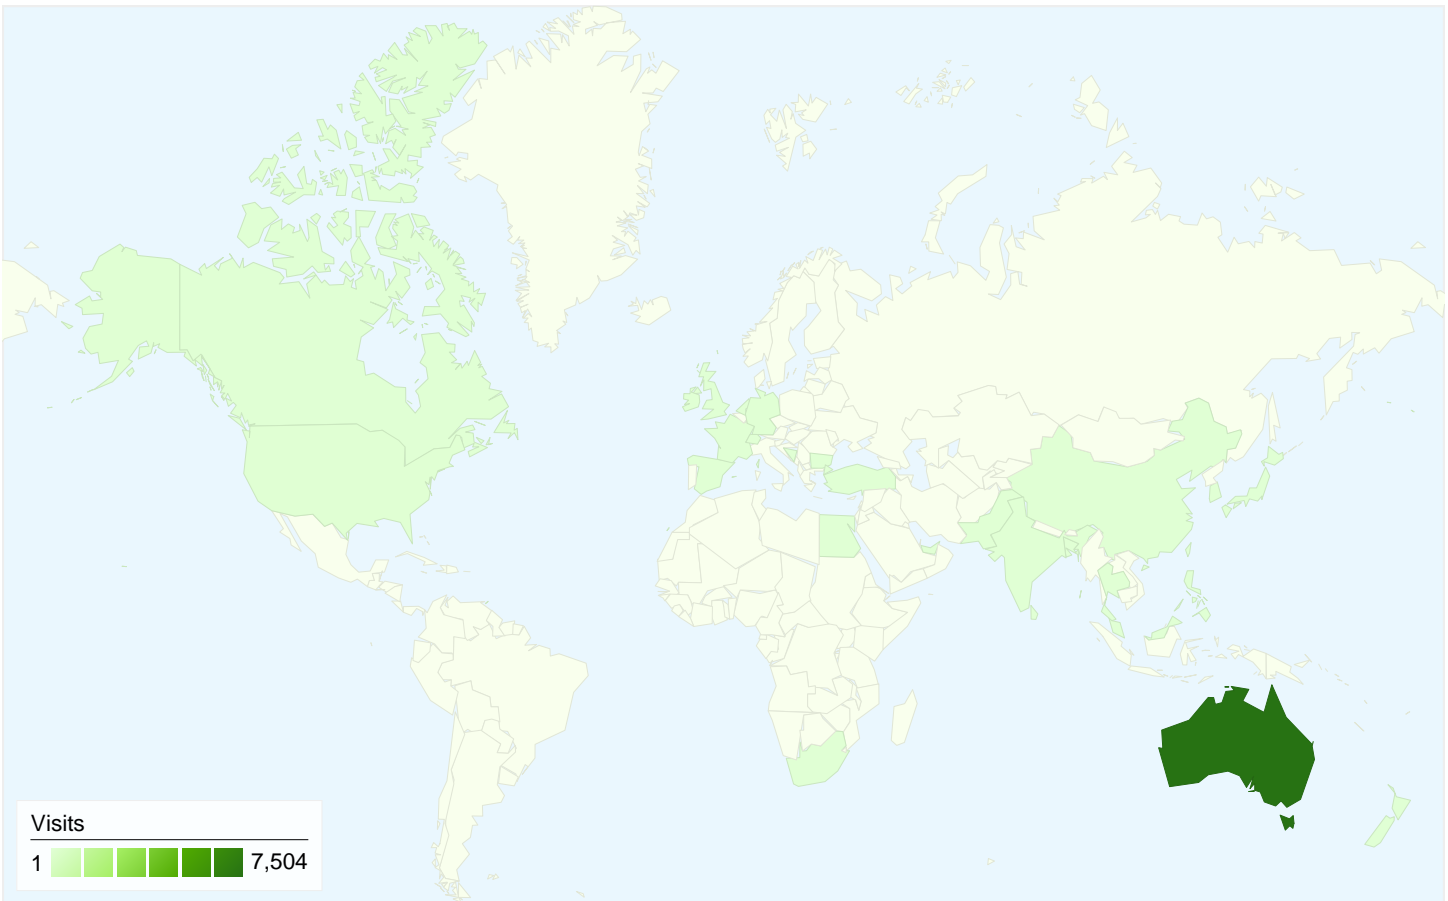

- **Direct Traffic**  
3,097.00 (40.49%)
- **Search Engines**  
2,910.00 (38.04%)
- **Referring Sites**  
1,642.00 (21.47%)

**Map Overlay**

**Visitors Overview**

**Visitors**  
**2,958**

**Content Overview**

## Top Traffic Sources

Sources	Visits	% visits	Keywords	Visits	% visits
(direct) ((none))	3,097	40.49%	oic qld	153	5.26%
google (organic)	2,484	32.47%	office of the information	121	4.16%
bing (organic)	396	5.18%	office of the information	112	3.85%
foi.qld.gov.au (referral)	214	2.80%	health rights commission	101	3.47%
qgcio.qld.gov.au (referral)	185	2.42%	oic	92	3.16%

**2,958 people visited this site**

**7,649** Visits

**2,958** Absolute Unique Visitors

**25,423** Pageviews

**3.32** Average Pageviews

**00:04:08** Time on Site

**43.64%** Bounce Rate

**28.30%** New Visits

**7,649 visits came from 31 countries/territories**

Site Usage

Country/Territory	Visits	Pages/Visit	Avg. Time on Site	% New Visits	Bounce Rate
Australia	7,504	3.33	00:04:11	27.27%	43.55%
United States	27	1.67	00:00:56	85.19%	74.07%
United Kingdom	23	2.17	00:01:06	56.52%	39.13%
India	22	2.18	00:02:21	95.45%	40.91%
New Zealand	13	6.62	00:04:00	92.31%	38.46%
Hong Kong	7	7.71	00:03:45	85.71%	28.57%
China	6	2.33	00:02:25	100.00%	16.67%
Ireland	5	8.00	00:07:48	40.00%	0.00%
Singapore	5	1.20	00:01:28	100.00%	80.00%