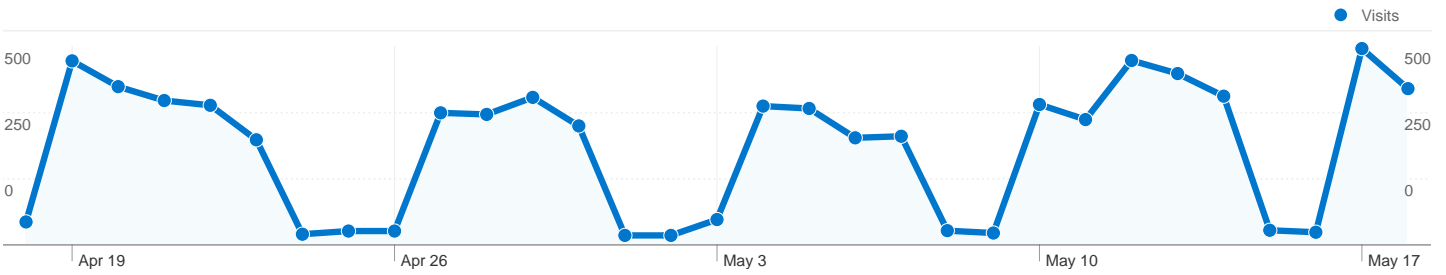

**Site Usage**

**7,649** Visits

**43.64%** Bounce Rate

**25,423** Pageviews

**00:04:08** Avg. Time on Site

**3.32** Pages/Visit

**28.30%** % New Visits

**Traffic Sources Overview**

Pages	Pageviews	% Pageviews
/	5,932	23.33%
/information-resources	1,306	5.14%
/decisions	867	3.41%
/information-privacy	697	2.74%
/information-privacy-guidelines	692	2.72%

All traffic sources sent a total of 7,649 visits

**2,958 people visited this site**

**7,649** Visits

**2,958** Absolute Unique Visitors

**25,423** Pageviews

**3.32** Average Pageviews

**00:04:08** Time on Site

**43.64%** Bounce Rate

**28.30%** New Visits

**7,649 visits came from 31 countries/territories**

Site Usage

Country/Territory	Visits	Pages/Visit	Avg. Time on Site	% New Visits	Bounce Rate
Australia	7,504	3.33	00:04:11	27.27%	43.55%
United States	27	1.67	00:00:56	85.19%	74.07%
United Kingdom	23	2.17	00:01:06	56.52%	39.13%
India	22	2.18	00:02:21	95.45%	40.91%
New Zealand	13	6.62	00:04:00	92.31%	38.46%
Hong Kong	7	7.71	00:03:45	85.71%	28.57%
China	6	2.33	00:02:25	100.00%	16.67%
Ireland	5	8.00	00:07:48	40.00%	0.00%
Singapore	5	1.20	00:01:28	100.00%	80.00%