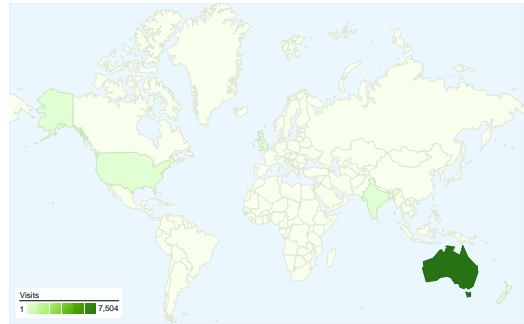

**Site Usage**

**7,649** Visits

**43.64%** Bounce Rate

**25,423** Pageviews

**00:04:08** Avg. Time on Site

**3.32** Pages/Visit

**28.30%** % New Visits

**Traffic Sources Overview**

- **Direct Traffic**  
3,097.00 (40.49%)
- **Search Engines**  
2,910.00 (38.04%)
- **Referring Sites**  
1,642.00 (21.47%)

**Map Overlay**

**Visitors Overview**

**Visitors**  
**2,958**

**Content Overview**

**2,958 people visited this site**

**7,649** Visits

**2,958** Absolute Unique Visitors

**25,423** Pageviews

**3.32** Average Pageviews

**00:04:08** Time on Site

**43.64%** Bounce Rate

**28.30%** New Visits

**7,649 visits came from 31 countries/territories**

Site Usage

Country/Territory	Visits	Pages/Visit	Avg. Time on Site	% New Visits	Bounce Rate
Australia	7,504	3.33	00:04:11	27.27%	43.55%
United States	27	1.67	00:00:56	85.19%	74.07%
United Kingdom	23	2.17	00:01:06	56.52%	39.13%
India	22	2.18	00:02:21	95.45%	40.91%
New Zealand	13	6.62	00:04:00	92.31%	38.46%
Hong Kong	7	7.71	00:03:45	85.71%	28.57%
China	6	2.33	00:02:25	100.00%	16.67%
Ireland	5	8.00	00:07:48	40.00%	0.00%
Singapore	5	1.20	00:01:28	100.00%	80.00%